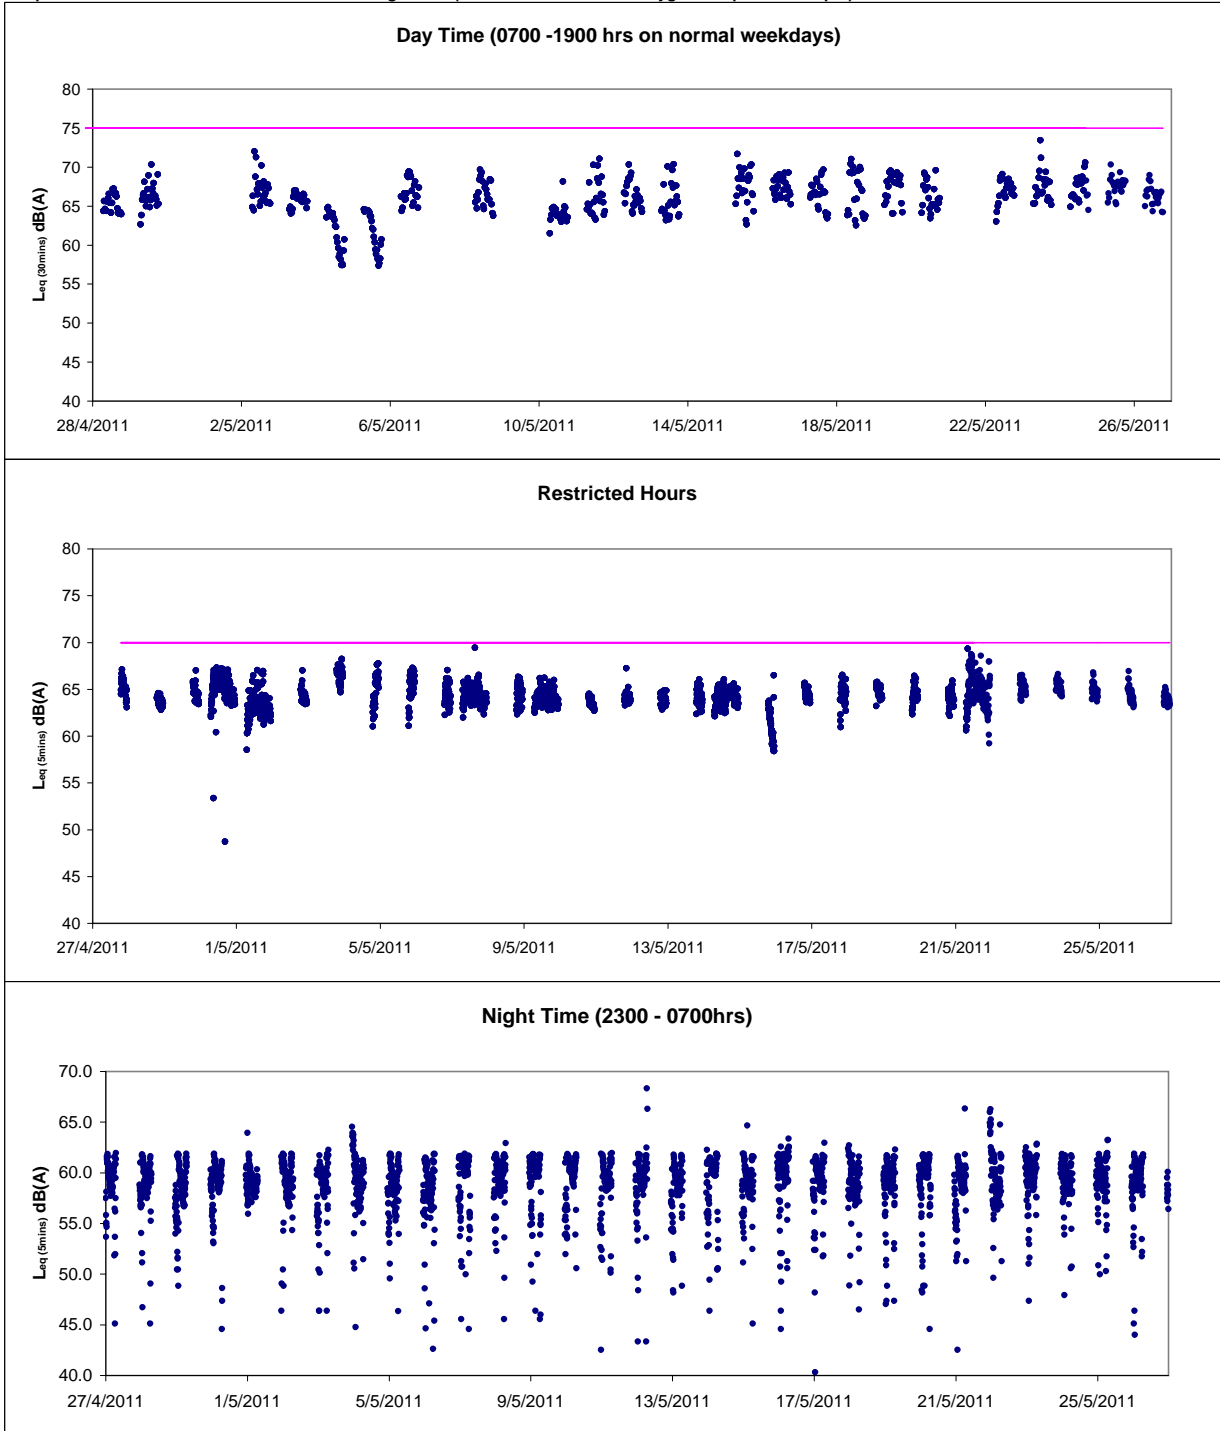

Graphic Presentation of Real Time Noise Monitoring Result (Food and Environmental Hygiene Department Depot)