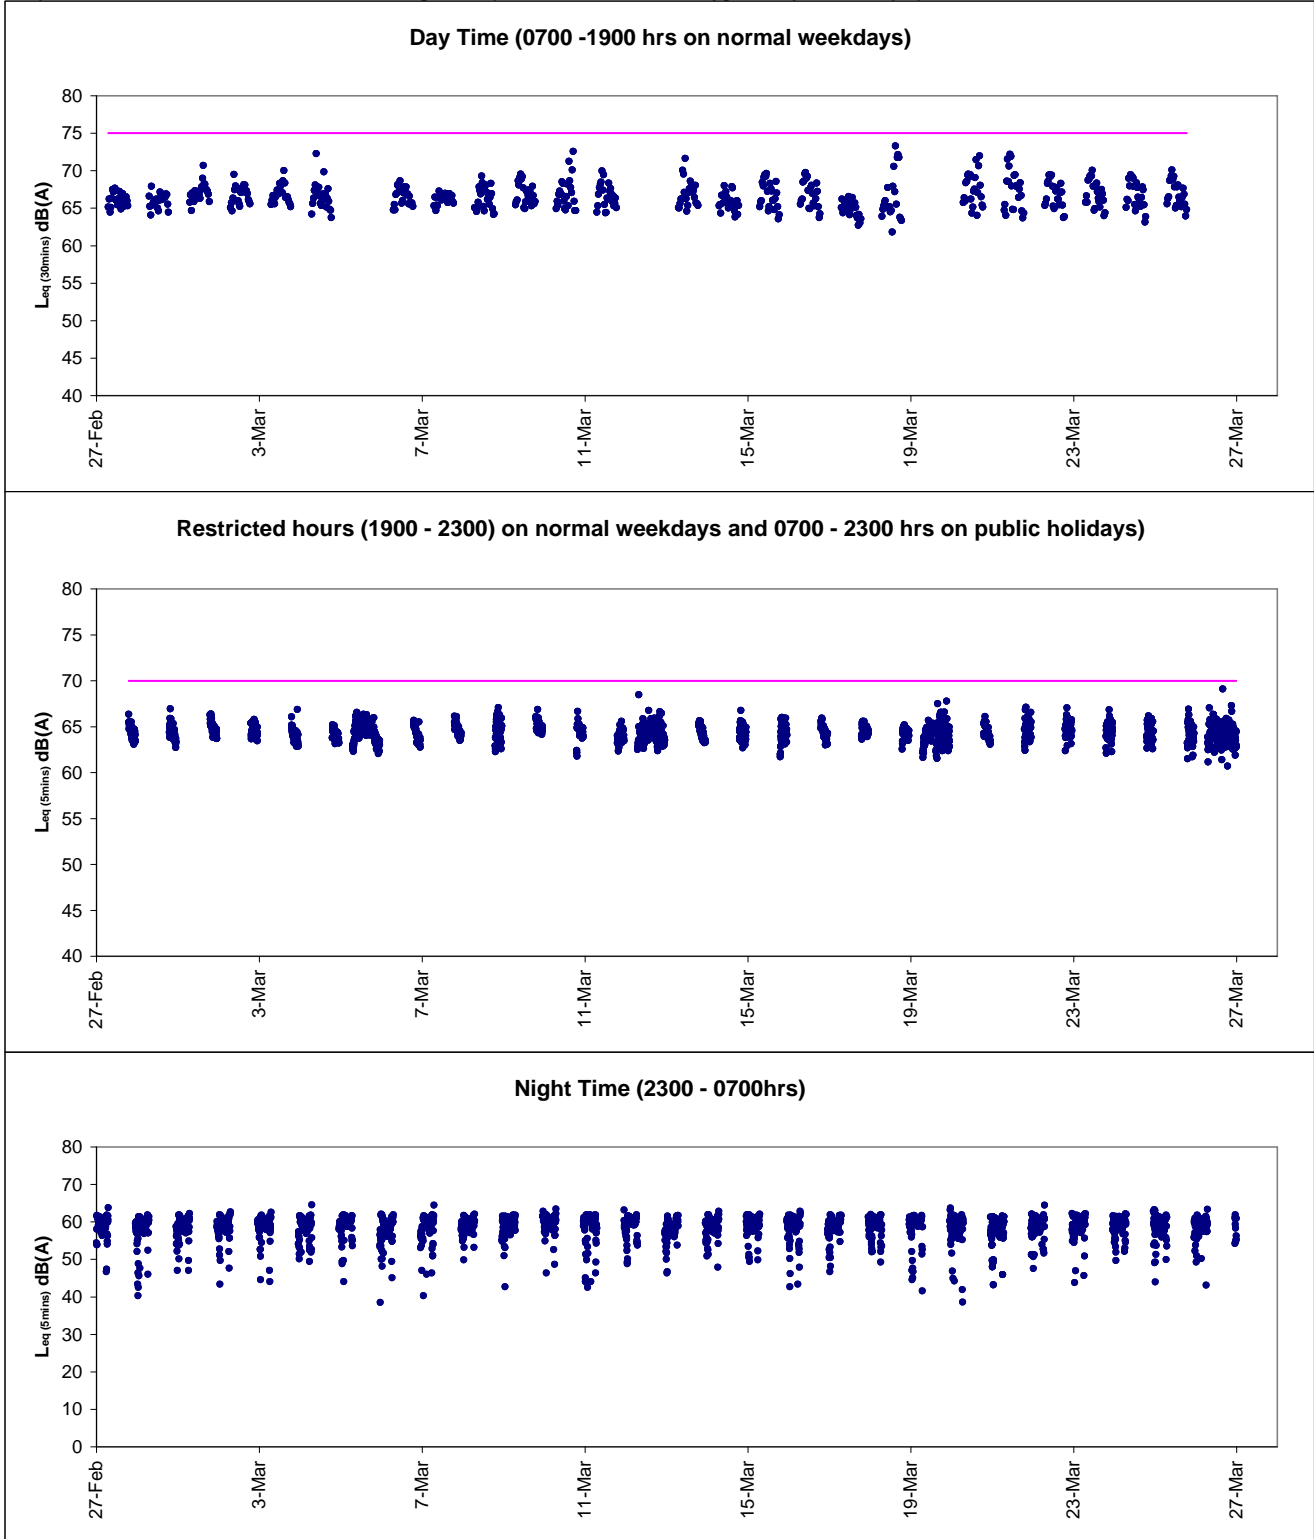

Graphic Presentation of Real Time Noise Monitoring Result (Food and Environmental Hygiene Department Depot)